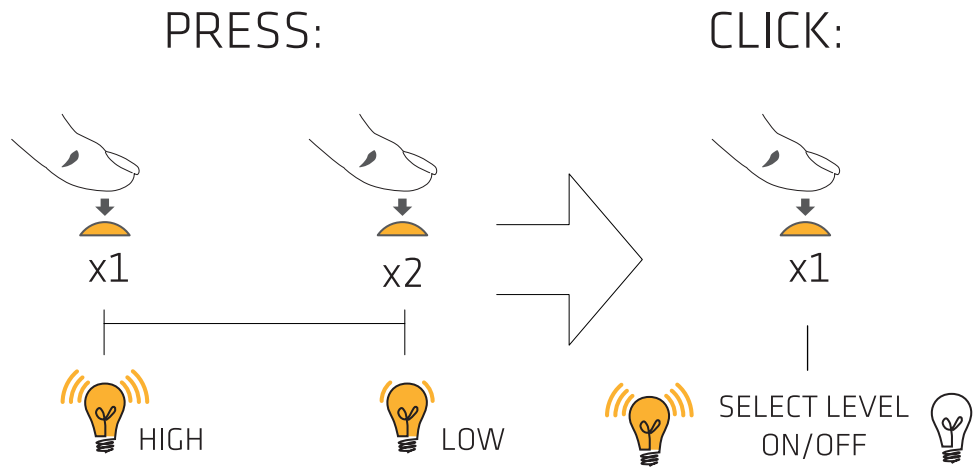

Light Control Function