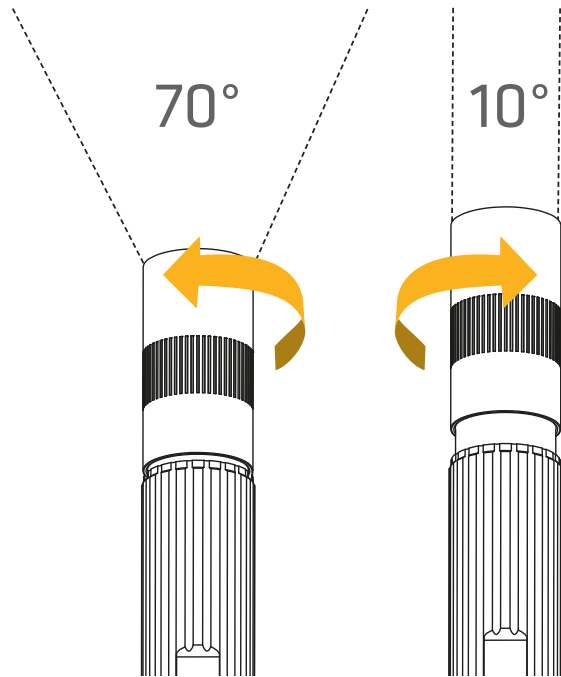

Hyperfocus

Warning

Eye Safety
Risk Group 2
(IEC 62471)

Specifications

1 x AAA	60 m
10° - 70°	38 g
-20°C - +50°C	IP X4

OTHER SELECTED PRODUCTS FROM THE SUPRABEAM RANGE

V3pro rechargeable

Q3