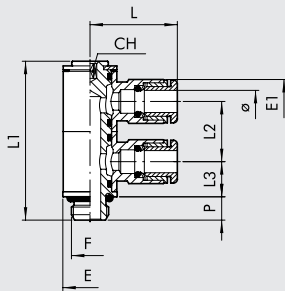

CROSS FITTING (RL40)

Code	Ref.	Ø	D	E	L	L1
2L40001	RL40	4	3	9.5	37.2	18.6
2L40003	RL40	6	4.5	11.3	43.8	21.9
2L40004	RL40	8	6.5	14	50.8	25.4

BANJO DEUX ETAGES ORIENTABLE (R50)

Code	Ref.	Ø	F	CH	E	E1	L	L1	L2	L3	P
2L50001	RL50	4	M5	2	9.5	9.5	20.2	30.3	11.5	6.8	4
2L50002	RL50	4	1/8	3	14	9.5	20.2	40.9	15.5	9.1	6
2033002	R33	5	1/8	5	14	12	25	42	15	10.5	6
2L50007	RL50	6	M5	2	9.5	11.3	23.5	30.3	11.5	6.8	4
2L50008	RL50	6	1/8	3	14	11.3	23.5	40.9	15.5	9.1	6
2L50009	RL50	6	1/4	4	18	11.5	23	47	17.2	10.2	8
2L50010	RL50	8	1/8	3	14	13.8	24.8	40.9	15.5	9.1	6
2L50011	RL50	8	1/4	4	18	13.8	26.5	47	17.2	10.2	8
2L50013	RL50	10	1/4	4	18	16.5	31.4	47	17.2	10.2	8

BANJO DOUBLE DEUX ETAGES ORIENTABLE (RL51)

Code	Ref.	Ø	F	CH	E	E1	L	L1	L2	L3	P
2L51001	RL51	4	M5	2	9.5	9.5	40.4	30.3	11.5	6.8	4
2L51002	RL51	4	1/8	3	14	9.5	40.4	40.9	15.5	9.1	6
2L51007	RL51	6	M5	2	9.5	11.3	47	30.3	11.5	6.8	4
2L51008	RL51	6	1/8	3	14	11.3	47	40.9	15.5	9.1	6
2L51009	RL51	6	1/4	4	18	11.5	46	47	17.2	10.2	8
2L51010	RL51	8	1/8	3	14	13.8	49.6	40.9	15.5	9.1	6
2L51011	RL51	8	1/4	4	18	13.8	53	47	17.2	10.2	8
2L51013	RL51	10	1/4	4	18	16.5	62.8	47	17.2	10.2	8