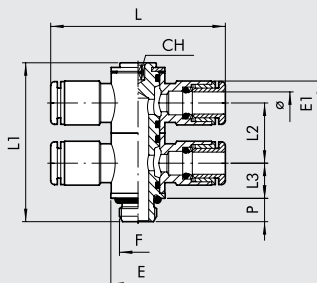

CROSS FITTING (RL40)

Code	Ref.	Ø	D	E	L	L1
2L40001	RL40	4	3	9.5	37.2	18.6
2L40003	RL40	6	4.5	11.3	43.8	21.9
2L40004	RL40	8	6.5	14	50.8	25.4

BANJO DEUX ETAGES ORIENTABLE (R50)

Code	Ref.	Ø	F	CH	E	E1	L	L1	L2	L3	P
2L50001	RL50	4	M5	2	9.5	9.5	20.2	30.3	11.5	6.8	4
2L50002	RL50	4	1/8	3	14	9.5	20.2	40.9	15.5	9.1	6
2033002	R33	5	1/8	5	14	12	25	42	15	10.5	6
2L50007	RL50	6	M5	2	9.5	11.3	23.5	30.3	11.5	6.8	4
2L50008	RL50	6	1/8	3	14	11.3	23.5	40.9	15.5	9.1	6
2L50009	RL50	6	1/4	4	18	11.5	23	47	17.2	10.2	8
2L50010	RL50	8	1/8	3	14	13.8	24.8	40.9	15.5	9.1	6
2L50011	RL50	8	1/4	4	18	13.8	26.5	47	17.2	10.2	8
2L50013	RL50	10	1/4	4	18	16.5	31.4	47	17.2	10.2	8

BANJO DOUBLE DEUX ETAGES ORIENTABLE (RL51)

Code	Ref.	Ø	F	CH	E	E1	L	L1	L2	L3	P
2L51001	RL51	4	M5	2	9.5	9.5	40.4	30.3	11.5	6.8	4
2L51002	RL51	4	1/8	3	14	9.5	40.4	40.9	15.5	9.1	6
2L51007	RL51	6	M5	2	9.5	11.3	47	30.3	11.5	6.8	4
2L51008	RL51	6	1/8	3	14	11.3	47	40.9	15.5	9.1	6
2L51009	RL51	6	1/4	4	18	11.5	46	47	17.2	10.2	8
2L51010	RL51	8	1/8	3	14	13.8	49.6	40.9	15.5	9.1	6
2L51011	RL51	8	1/4	4	18	13.8	53	47	17.2	10.2	8
2L51013	RL51	10	1/4	4	18	16.5	62.8	47	17.2	10.2	8