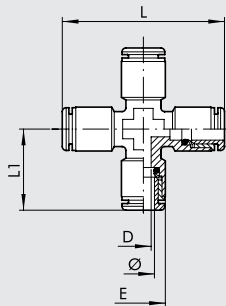

CROSS FITTING (RL40)

Code	Ref.	Ø	D	E	L	L1
2L40001	RL40	4	3	9.5	37.2	18.6
2L40003	RL40	6	4.5	11.3	43.8	21.9
2L40004	RL40	8	6.5	14	50.8	25.4

BANJO DEUX ETAGES ORIENTABLE (R50)

Code	Ref.	Ø	F	CH	E	E1	L	L1	L2	L3	P
2L50001	RL50	4	M5	2	9.5	9.5	20.2	30.3	11.5	6.8	4
2L50002	RL50	4	1/8	3	14	9.5	20.2	40.9	15.5	9.1	6
2033002	R33	5	1/8	5	14	12	25	42	15	10.5	6
2L50007	RL50	6	M5	2	9.5	11.3	23.5	30.3	11.5	6.8	4
2L50008	RL50	6	1/8	3	14	11.3	23.5	40.9	15.5	9.1	6
2L50009	RL50	6	1/4	4	18	11.5	23	47	17.2	10.2	8
2L50010	RL50	8	1/8	3	14	13.8	24.8	40.9	15.5	9.1	6
2L50011	RL50	8	1/4	4	18	13.8	26.5	47	17.2	10.2	8
2L50013	RL50	10	1/4	4	18	16.5	31.4	47	17.2	10.2	8

BANJO DOUBLE DEUX ETAGES ORIENTABLE (RL51)

Code	Ref.	Ø	F	CH	E	E1	L	L1	L2	L3	P
2L51001	RL51	4	M5	2	9.5	9.5	40.4	30.3	11.5	6.8	4
2L51002	RL51	4	1/8	3	14	9.5	40.4	40.9	15.5	9.1	6
2L51007	RL51	6	M5	2	9.5	11.3	47	30.3	11.5	6.8	4
2L51008	RL51	6	1/8	3	14	11.3	47	40.9	15.5	9.1	6
2L51009	RL51	6	1/4	4	18	11.5	46	47	17.2	10.2	8
2L51010	RL51	8	1/8	3	14	13.8	49.6	40.9	15.5	9.1	6
2L51011	RL51	8	1/4	4	18	13.8	53	47	17.2	10.2	8
2L51013	RL51	10	1/4	4	18	16.5	62.8	47	17.2	10.2	8