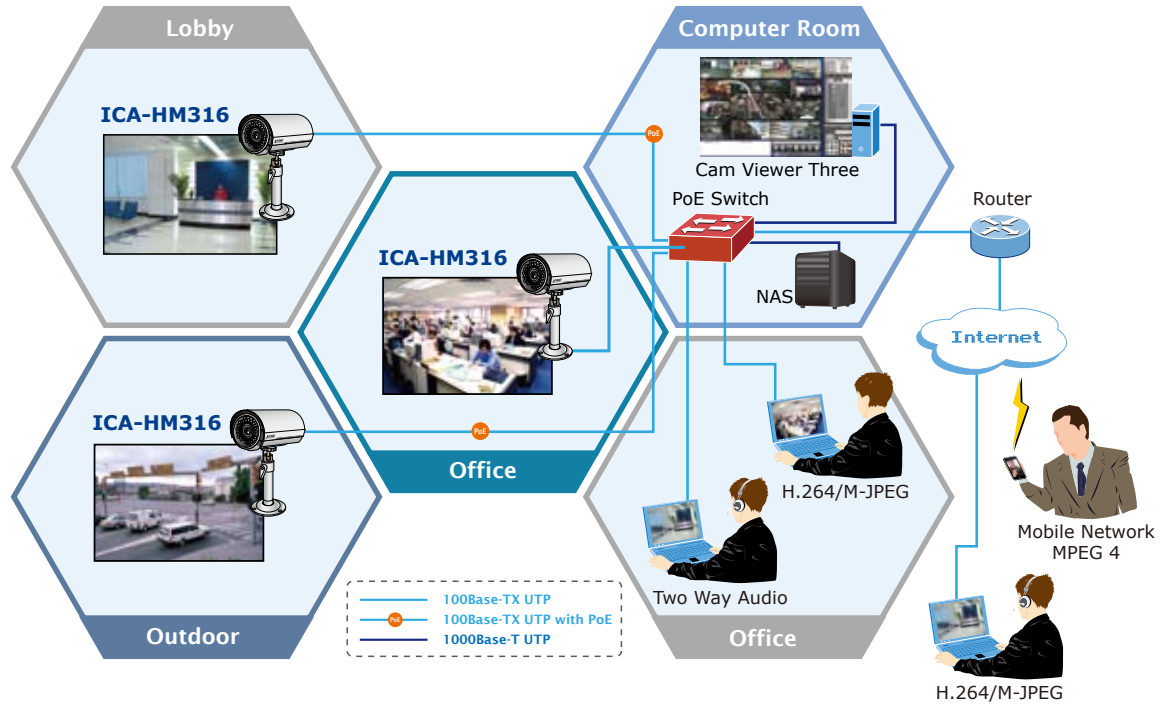

Vari-Focal IR Lens

With water-proof & Vari-Focal IR lens, the ICA-HM316 meet various demand of installations, for instance, traffic monitoring on two more lanes or focus on one specified lane. The IR function makes the monitoring 24/7 both in day and night.

Day & Night Operations

The ICA-HM316 features zero-lux illumination. Its 35 IR illuminators built around the lens bring the clearest vision at night. Via the new LED technology, the illuminator ensures high-quality monochrome images in complete darkness up to 25 meters. With the aluminum rugged all-weather waterproof housing, the ICA-HM316 performs reliable operation in any environment. It can work with the PLANET Cam Viewer 3 Lite/Pro Management software and Network Video Recorder products for various field demands in surveillance network.

KEY FEATURES

- 2Mega-Pixel COMS Sensor with Vari-Focal Lens in 25 meters IR distance
- IR-Cut filter brings better video quality both in the daytime and nighttime
- Supports H.264, MPEG-4 and M-JPEG video compression
- Compliant with IEEE 802.3af PoE interface
- IP-66 protection for outdoor application
- Motion Detection feature can monitor any suspicious movement in specific area
- 2-Way audio supported with external speaker and microphone
- DDNS, PPPoE and FTP upload supports more alternatives in surveillance network
- Easy configuration and management via Windows-Based utility or web interface
- Supports 3GPP and JAVA for iPhone and Windows mobile for remote view
- Supports ONVIF v1.02 / v1.01 standard

APPLICATIONS

PLANET ICA-HM316 can perform in various surveillance applications. With high resolution design, it can capture clear images and is perfect for identifying objects and persons. Moreover, the ICA-HM316 supports 802.3af PoE interface, it facilitates the outdoor surveillance applications without worrying the electric source.