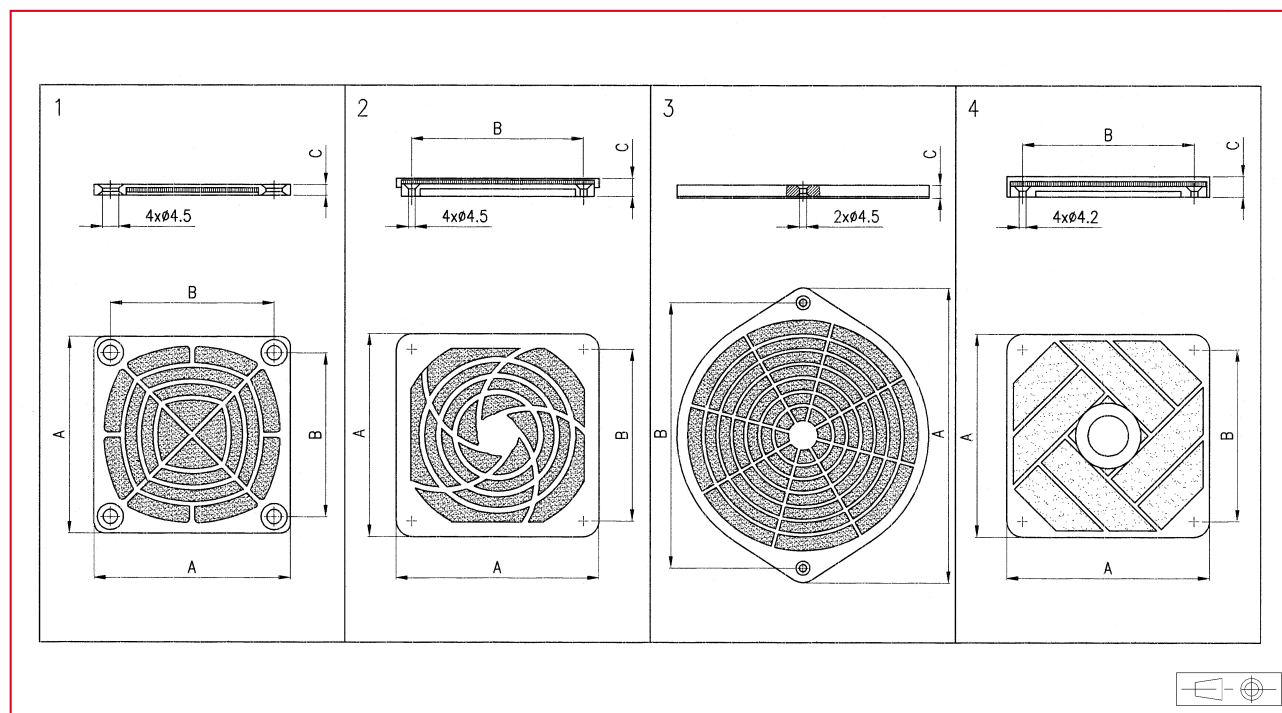

PLASTIC FILTERS

ETRI[®]

BENEFITS:

- Easy mounting
- Smart appearance
- High mechanical resistance

MATERIAL: Plastic UL 94 V0

Model 1, 2 and 3: Black filter pad

Model 4: White filter pad

Part number	Model	Dimensions (mm)			Filter pads	Fans dimensions
		A	B	C		
F60/T102	1	60	50	6,6	F60/T102-03	60 x 60
F80/T102	2	84	71,5	10	F80/T102/03	80 x 80
F90/T102	2	96	82,5	10	F90/T102/03	92 x 92
F120/T102	2	124	104,8	11	F120/T102-03	120 x 120
F120/T111	4	124	104,8	12,5	F120/T101-03	120 x 120
F172/T102	3	180	154	10	F172/T102-03	172 x 150