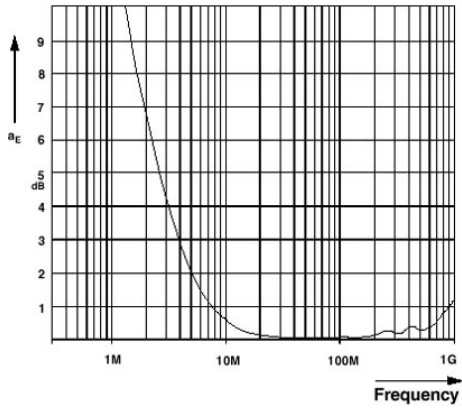

Diagrams/Drawings

Diagram