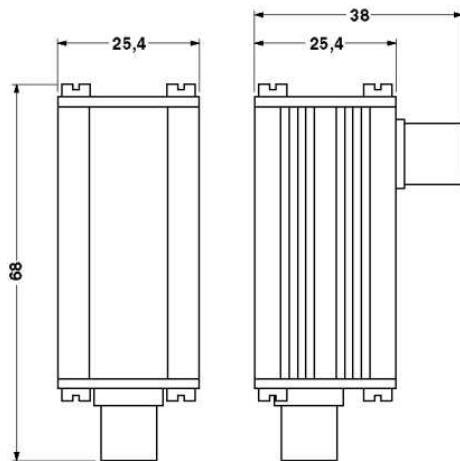

## C-TV

This product has been replaced by a newer version.

Order No.: 2749631

<http://eshop.phoenixcontact.net/phoenix/treeViewClick.do?UID=2749631>

Attachment plug with surge protection for antenna inputs on television sets. Connection: TV-connector, female/male connector

### Commercial data

EAN	 4 017918 120078
Note	Made-to-order
Pack	1 pcs.
Customs tariff	85363010
Catalog page information	Page 118 (TT-2002)

<http://www.download.phoenixcontact.com>  
Please note that the data given here has been taken from the online catalog. For comprehensive information and data, please refer to the user documentation. The General Terms and Conditions of Use apply to Internet downloads.

## Diagrams/Drawings

### Dimensioned drawing