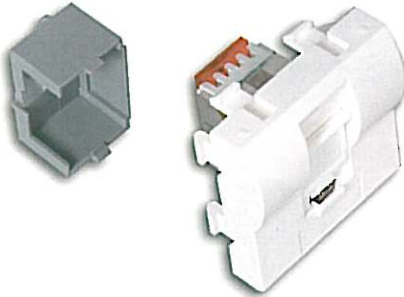

PRISES RJ45 MULTI 6 COMPACTES 45 X 45 CATEGORIES 5e & 6 CATEGORY 5e & 6 MULTI6 PRE-LOADED 45 X 45 MODULES

Plastrons 45x45 mm pré-équipés de 1 ou 2 moteurs Multi6
45 x 45 mm modules . Pre-loaded with 1 or 2 Multi6 modular jack

MULTI6 CAN

MULTI6 C2BNB

MULTI6 CAN

MULTI6 C2BNB

REF	Catégorie Category	Nbre de ports Nber of ports	BLINDAGE BLINDAGE	
MULTI6 CBNB	CAT 5e	1	Non blindé - Unshielded	10
MULTI6 CAN	CAT 5e	1	FTP 9 points - Half shielded	10
MULTI6 CFS	CAT 5e	1	Blindé CEM 360° - Fully shielded	10
MULTI6 C2BNB	CAT 5e	2	Non blindé - Unshielded	10
MULTI6 C2AN	CAT 5e	2	FTP 9 points - Half shielded	10
MULTI66 C2BNB	CAT 6	2	Non blindé - Unshielded	10
MULTI66 CAN	CAT 6	1	FTP 9 points - Half shielded	10
MULTI66 C2AN	CAT 6	2	FTP 9 points - Half shielded	10