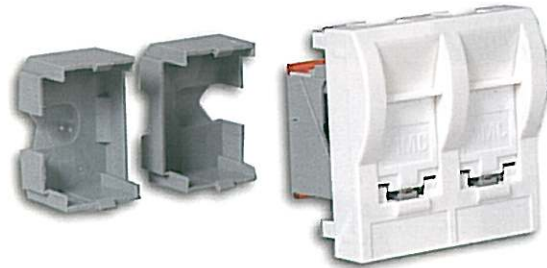

PRISES RJ45 MULTI 6 COMPACTES 45 X 45 CATEGORIES 5e & 6 CATEGORY 5e & 6 MULTI6 PRE-LOADED 45 X 45 MODULES

Plastrons 45x45 mm pré-équipés de 1 ou 2 moteurs Multi6
45 x 45 mm modules . Pre-loaded with 1 or 2 Multi6 modular jack

MULTI6 CAN

MULTI6 C2BNB

MULTI6 CAN

MULTI6 C2BNB

REF	Catégorie Category	Nbre de ports Nber of ports	BLINDAGE BLINDAGE	
MULTI6 CBNB	CAT 5e	1	Non blindé - Unshielded	10
MULTI6 CAN	CAT 5e	1	FTP 9 points - Half shielded	10
MULTI6 CFS	CAT 5e	1	Blindé CEM 360° - Fully shielded	10
MULTI6 C2BNB	CAT 5e	2	Non blindé - Unshielded	10
MULTI6 C2AN	CAT 5e	2	FTP 9 points - Half shielded	10
MULTI66 C2BNB	CAT 6	2	Non blindé - Unshielded	10
MULTI66 CAN	CAT 6	1	FTP 9 points - Half shielded	10
MULTI66 C2AN	CAT 6	2	FTP 9 points - Half shielded	10