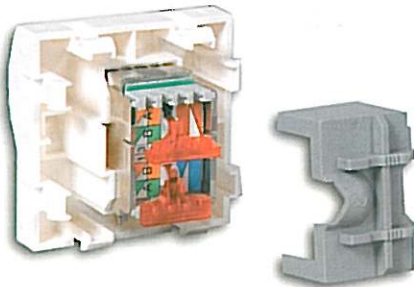

PRISES RJ45 MULTI 6 COMPACTES 45 X 45 CATEGORIES 5e & 6 CATEGORY 5e & 6 MULTI6 PRE-LOADED 45 X 45 MODULES

Plastrons 45x45 mm pré-équipés de 1 ou 2 moteurs Multi6
45 x 45 mm modules . Pre-loaded with 1 or 2 Multi6 modular jack

MULTI6 CAN

MULTI6 C2BNB

MULTI6 CAN

MULTI6 C2BNB

REF	Catégorie Category	Nbre de ports Nber of ports	BLINDAGE BLINDAGE	
MULTI6 CBNB	CAT 5e	1	Non blindé - Unshielded	10
MULTI6 CAN	CAT 5e	1	FTP 9 points - Half shielded	10
MULTI6 CFS	CAT 5e	1	Blindé CEM 360° - Fully shielded	10
MULTI6 C2BNB	CAT 5e	2	Non blindé - Unshielded	10
MULTI6 C2AN	CAT 5e	2	FTP 9 points - Half shielded	10
MULTI66 C2BNB	CAT 6	2	Non blindé - Unshielded	10
MULTI66 CAN	CAT 6	1	FTP 9 points - Half shielded	10
MULTI66 C2AN	CAT 6	2	FTP 9 points - Half shielded	10